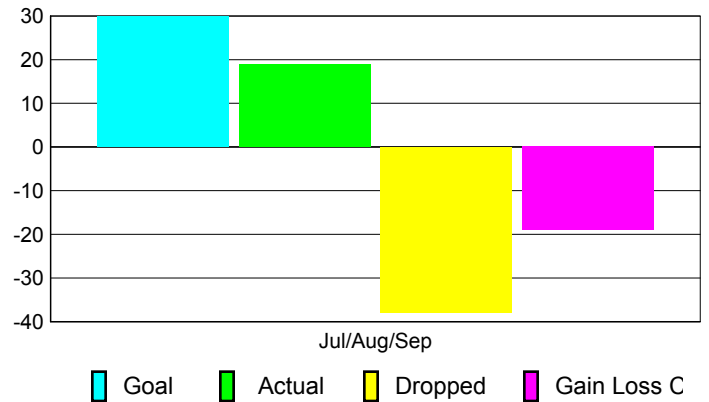

Membership Results 2010-2011

Goal, New, Dropped, Gain/Loss