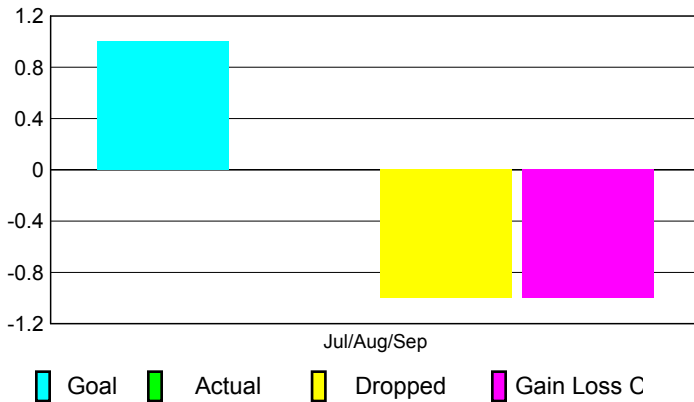

2010-2011 GMT Reports for District (or Undistricted) **District G 2**

GMT: **Doctor NICOLAS JARA ORELL**

Location: **ECUADOR**

GMT CA: **3**

CLUBS

Club Results
2010-2011

Clubs
2009-2010

Month	New Club Goal	Actual New Clubs	Actual Dropped Clubs	Gain/Loss of Clubs	Gain/Loss of Clubs
Jul/Aug/Sep	1	0	-1	-1	0
Totals	1	0	-1	-1	0

Club Results 2010-2011

Goal, New, Dropped, Gain/Loss

Comparison of Club Gain/Loss

Current Year Compared to the Previous Year

YTD Status Quo Clubs 2010-2011

Status Quo Clubs Compared to Status Quo Members

MEMBERSHIP