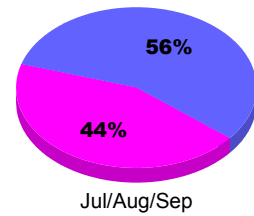

Membership Results
2010-2011

Membership
2009-2010

Month	Net Memb Goal	Actual New Memb	Actual Dropped Memb	Gain/Loss of Memb	Gain/Loss of Memb
Jul/Aug/Sep	30	19	-38	-19	2
Totals	30	19	-38	-19	2

Membership Results 2010-2011

Goal, New, Dropped, Gain/Loss

Comparison of Membership Gain/Loss

Current Year Compared to the Previous Year

Gender Comparison 2010-2011

■ Male ■ Female